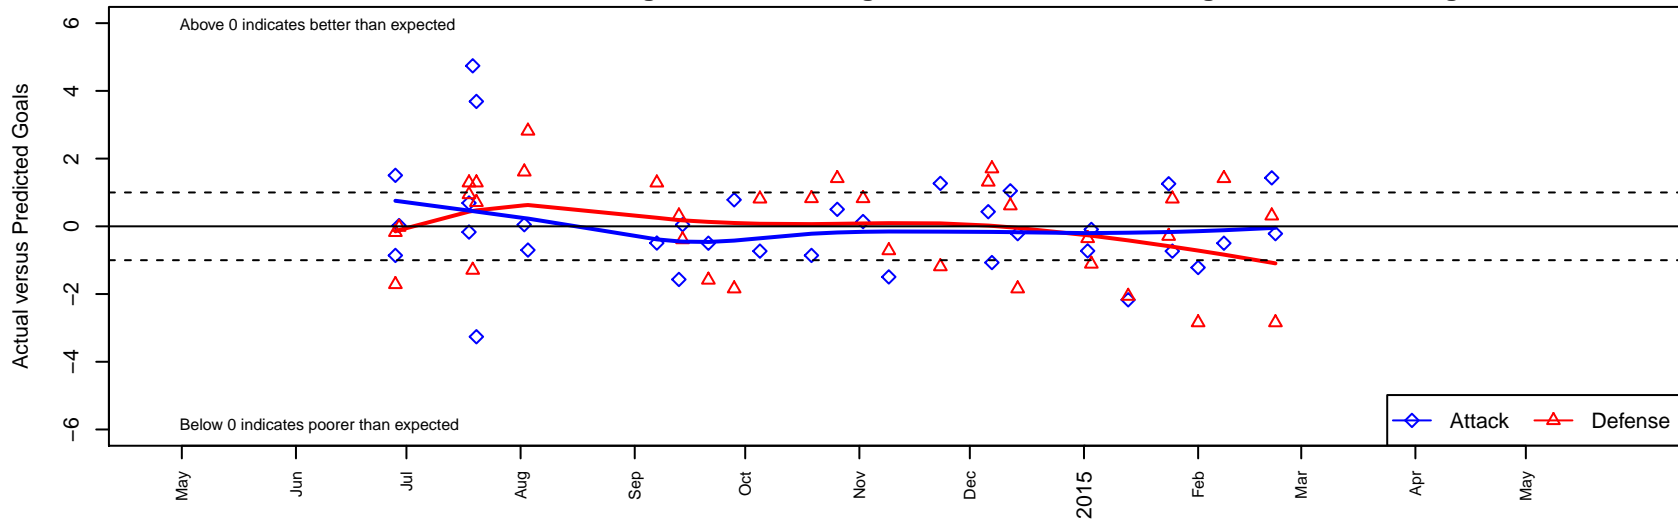

Washington Timbers Red B99

Washington Timbers
 Vancouver, WA
 B99 total strength=1642
 attack=24.06 defense=14.24
 fall league = RCL B99 Div 1

alt names used:
 WTFC B99 Red
 WA Timbers FC B99 Red
 Washington Timbers FC 99 Red
 WA Timbers FC 99 Red
 Washington Timbers B99 Red
 Washington Timbers B99 Red

Venues played:
 2014 NWCL U15
 2014 Beaverton Cup BU15 Gold
 2014 RCL B99 Div 1
 2014 FWRL B99
 2014 PacNW Winter Classic FWRL U15
 2014 WYS Championship B99

Washington Timbers Red B99
 Dots are actual minus expected GF (blue circles) and GA (red triangles).
 Blue line is smoothed change in attack strength. Red is smoothed change in defense strength.

**attack and defense variance (black dot)
relative to other teams
and top 10 in region**

**attack and defense rating
relative to others at age
and all opponents in last 13 months**

Performance relative to 13 month average