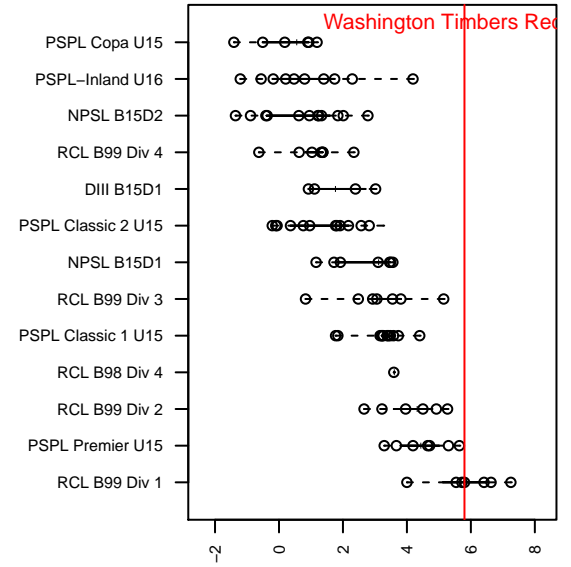

Washington Timbers Red B99

Washington Timbers
 Vancouver, WA
 B99 total strength=1642
 attack=24.06 defense=14.24
 fall league = RCL B99 Div 1

alt names used:
 WTFC B99 Red
 WA Timbers FC B99 Red
 Washington Timbers FC 99 Red
 WA Timbers FC 99 Red
 Washington Timbers B99 Red
 Washington Timbers B99 Red

Venues played:
 2014 NWCL U15
 2014 Beaverton Cup BU15 Gold
 2014 RCL B99 Div 1
 2014 FWRL B99
 2014 PacNW Winter Classic FWRL U15
 2014 WYS Championship B99

Washington Timbers Red B99
 Dots are actual minus expected GF (blue circles) and GA (red triangles).
 Blue line is smoothed change in attack strength. Red is smoothed change in defense strength.

**attack and defense variance (black dot)
relative to other teams
and top 10 in region**

**attack and defense rating
relative to others at age
and all opponents in last 13 months**

Performance relative to 13 month average