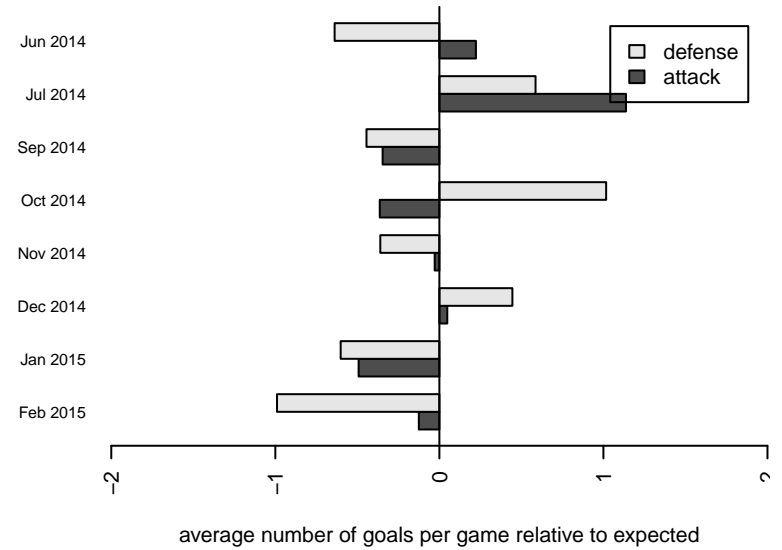

Performance relative to 13 month average